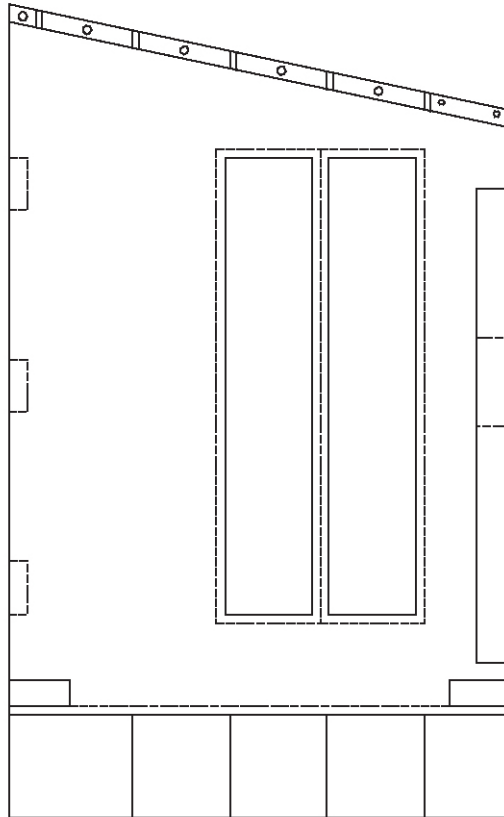

GRAVITY CURTAIN

PARTS MANUAL

TABLE OF CONTENTS

Curtain Panel	1
Bracket	2
Cap	3
End Stop w/ HEX	4
End Stop - HDPE	5
Set Screw	6
Track	7
Trolley	8
Trolley Wheel 1.5"	9
Trolley Wheel 1"	10
Velcro	11

CURTAIN PANEL

Part #	Part Description	Quantity
02-21-10095	PANEL, GRAVITY, U, XLT, NH	1
02-21-1096	PANEL, GRAVITY, O, XLT, NH	1
02-21-1097	PANEL, GRAVITY, O, XLT, NH, 50"	1

BRACKET

Part #	Part Description	Quantity
02-06-1010	BRACKET, GRAVITY CURTAIN, TRACK	3

CAP

Part #	Part Description	Quantity
03-21-1033	CAP, CURTAIN SR, V, TRACK	2

END STOP WITH HEX

Part #	Part Description	Quantity
03-06-0111	END STOP, W/ HEX SOCKET	2

END STOP - HDPE

Part #	Part Description	Quantity
03-06-0118	END STOP, TRACK , HDPE	2

TROLLEY WHEEL 1.5"

Part #	Part Description	Quantity
03-06-0048	TROLLEY, 16RT, 1.5", N. WHEELS	4

TROLLEY WHEEL 1"

Part #	Part Description	Quantity
03-06-0113	TROLLEY, 16RT, 1", NYLON WHLS	1

VELCRO

Part #	Part Description	Quantity
02-21-1002	HOOK, PLASTIC, 6", VELCRO	4