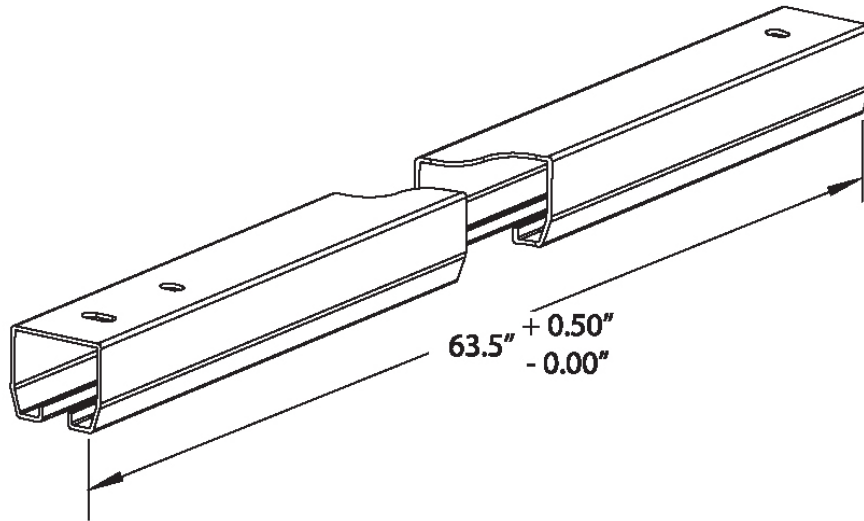

GRAVITY CURTAIN

PARTS MANUAL

TABLE OF CONTENTS

Curtain Panel	1
Bracket	2
Cap	3
End Stop w/ HEX	4
End Stop - HDPE	5
Set Screw	6
Track	7
Trolley	8
Trolley Wheel 1.5"	9
Trolley Wheel 1"	10
Velcro	11

CURTAIN PANEL

Part #	Part Description	Quantity
02-21-10095	PANEL, GRAVITY, U, XLT, NH	1
02-21-1096	PANEL, GRAVITY, O, XLT, NH	1
02-21-1097	PANEL, GRAVITY, O, XLT, NH, 50"	1

BRACKET

Part #	Part Description	Quantity
02-06-1010	BRACKET, GRAVITY CURTAIN, TRACK	3

CAP

Part #	Part Description	Quantity
03-21-1033	CAP, CURTAIN SR, V, TRACK	2

END STOP WITH HEX

Part #	Part Description	Quantity
03-06-0111	END STOP, W/ HEX SOCKET	2

END STOP - HDPE

Part #	Part Description	Quantity
03-06-0118	END STOP, TRACK , HDPE	2

SET SCREW

Part #	Part Description	Quantity
03-12-0015	SET SCREW FOR BRACKETS	6

TRACK

Part #	Part Description	Quantity
03-06-1083	TRACK, GRAVITY CURTAIN, 63.5"	1

TROLLEY

Part #	Part Description	Quantity
03-13-1044	TROLLEY, STEEL, WHEEL, RECTANGULAR	1