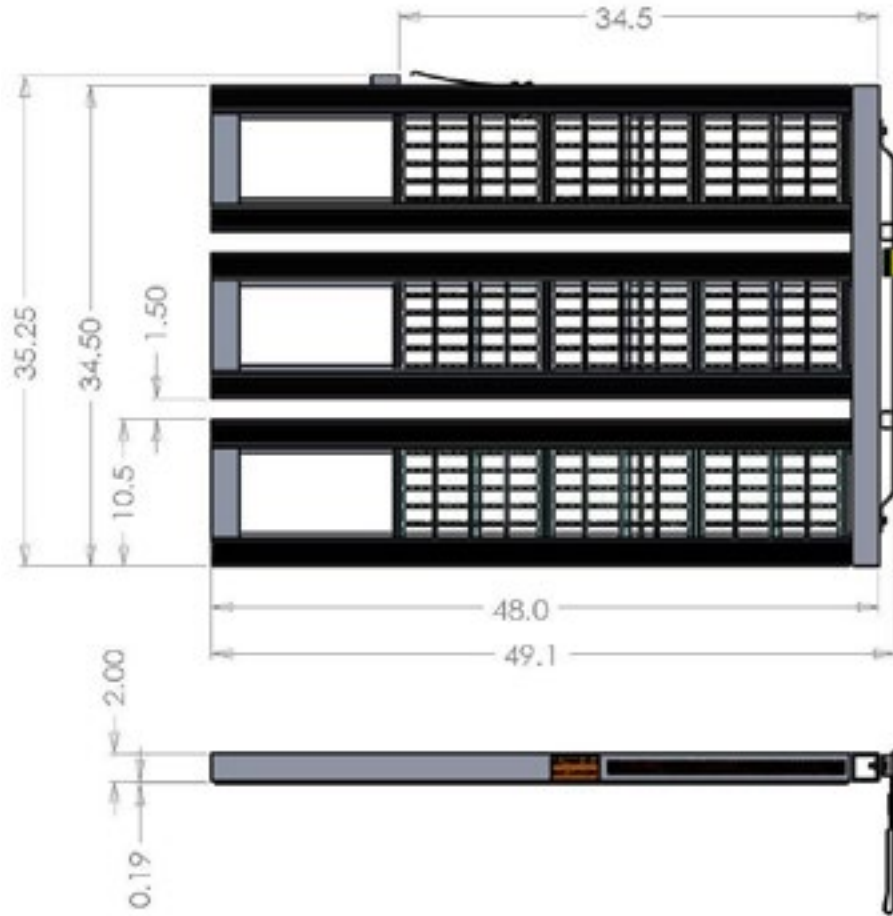

FDP 3434R

SPECIFICATION CHART

FDP 3434R Platform Specifications

Material	Width	Height	Depth	Weight	Weight Capacity
Aluminum 6061 T6	34 ½"	2 ¾"	34 ½"	65 lbs	1,000 lbs

Note: Side slots available with part 02-26-1108

FDP 4334R

SPECIFICATION CHART

FDP 4334R Platform Specifications

Material	Width	Height	Depth	Weight	Weight Capacity
Aluminum 6061 T6	43"	2 ³ / ₁₆ "	34 ¹ / ₂ "	88 lbs	1,000 lbs

Note: Side slots available with part 02-26-1099