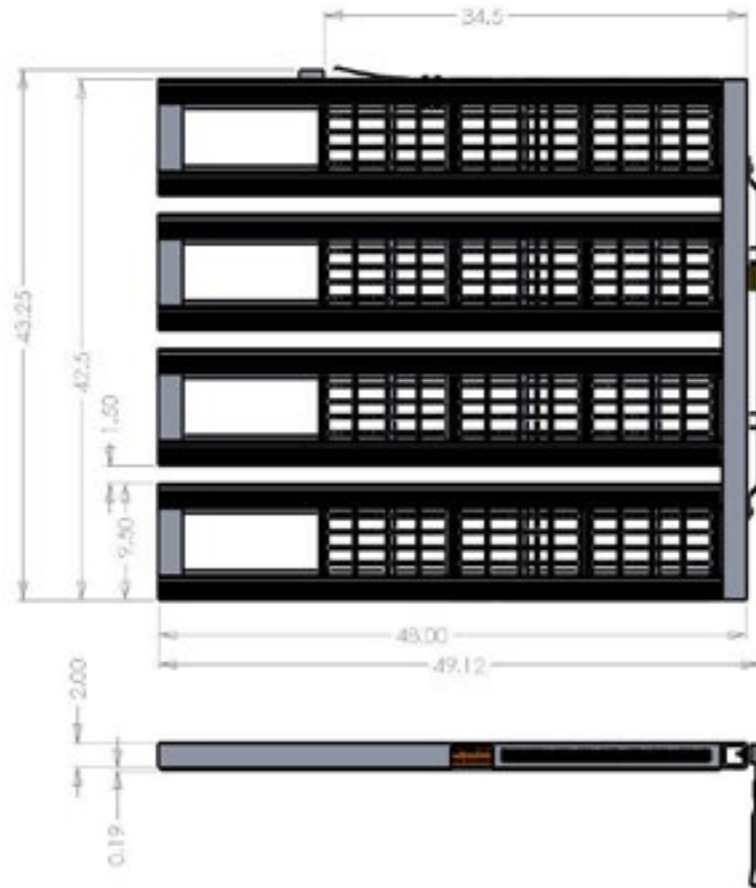

FDP 3434R

SPECIFICATION CHART

FDP 3434R Platform Specifications

Material	Width	Height	Depth	Weight	Weight Capacity
Aluminum 6061 T6	34 ½"	2 ¾"	34 ½"	65 lbs	1,000 lbs

Note: Side slots available with part 02-26-1108

FDP 4334R

SPECIFICATION CHART

FDP 4334R Platform Specifications

Material	Width	Height	Depth	Weight	Weight Capacity
Aluminum 6061 T6	43"	2 ³ / ₁₆ "	34 ¹ / ₂ "	88 lbs	1,000 lbs

Note: Side slots available with part 02-26-1099