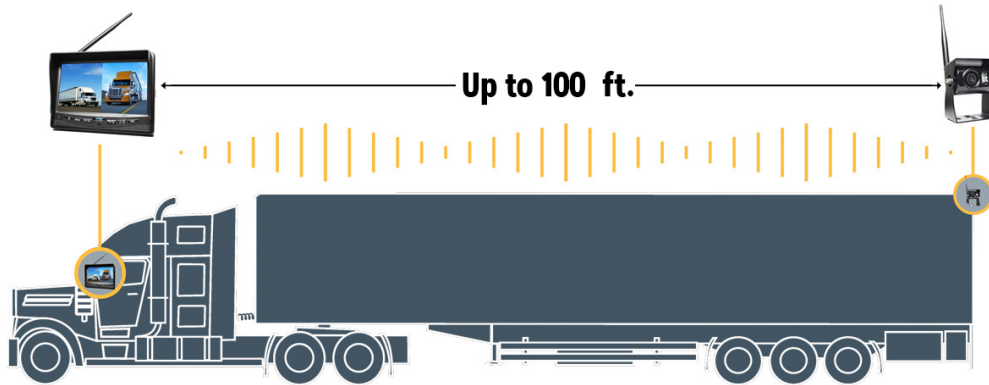

# WIRELESS BACKUP CAMERA SYSTEMS

Our wireless camera systems boasts digital wireless range from 70 to 100 feet which is guaranteed to work at highway speeds. Installation takes less than an hour and the system comes with an instant pair feature which allows the driver to pair camera to monitor without leaving the cab.

With an IP69K rating, the highest IP rating available, the camera works in all weather conditions. 18 infra-red lights ensure a perfect view on the darkest night. Optional side cameras available.

## 5" WIRELESS MONITOR

(100 ft. Range)

## 7" WIRELESS MONITOR

(70 ft. Range)