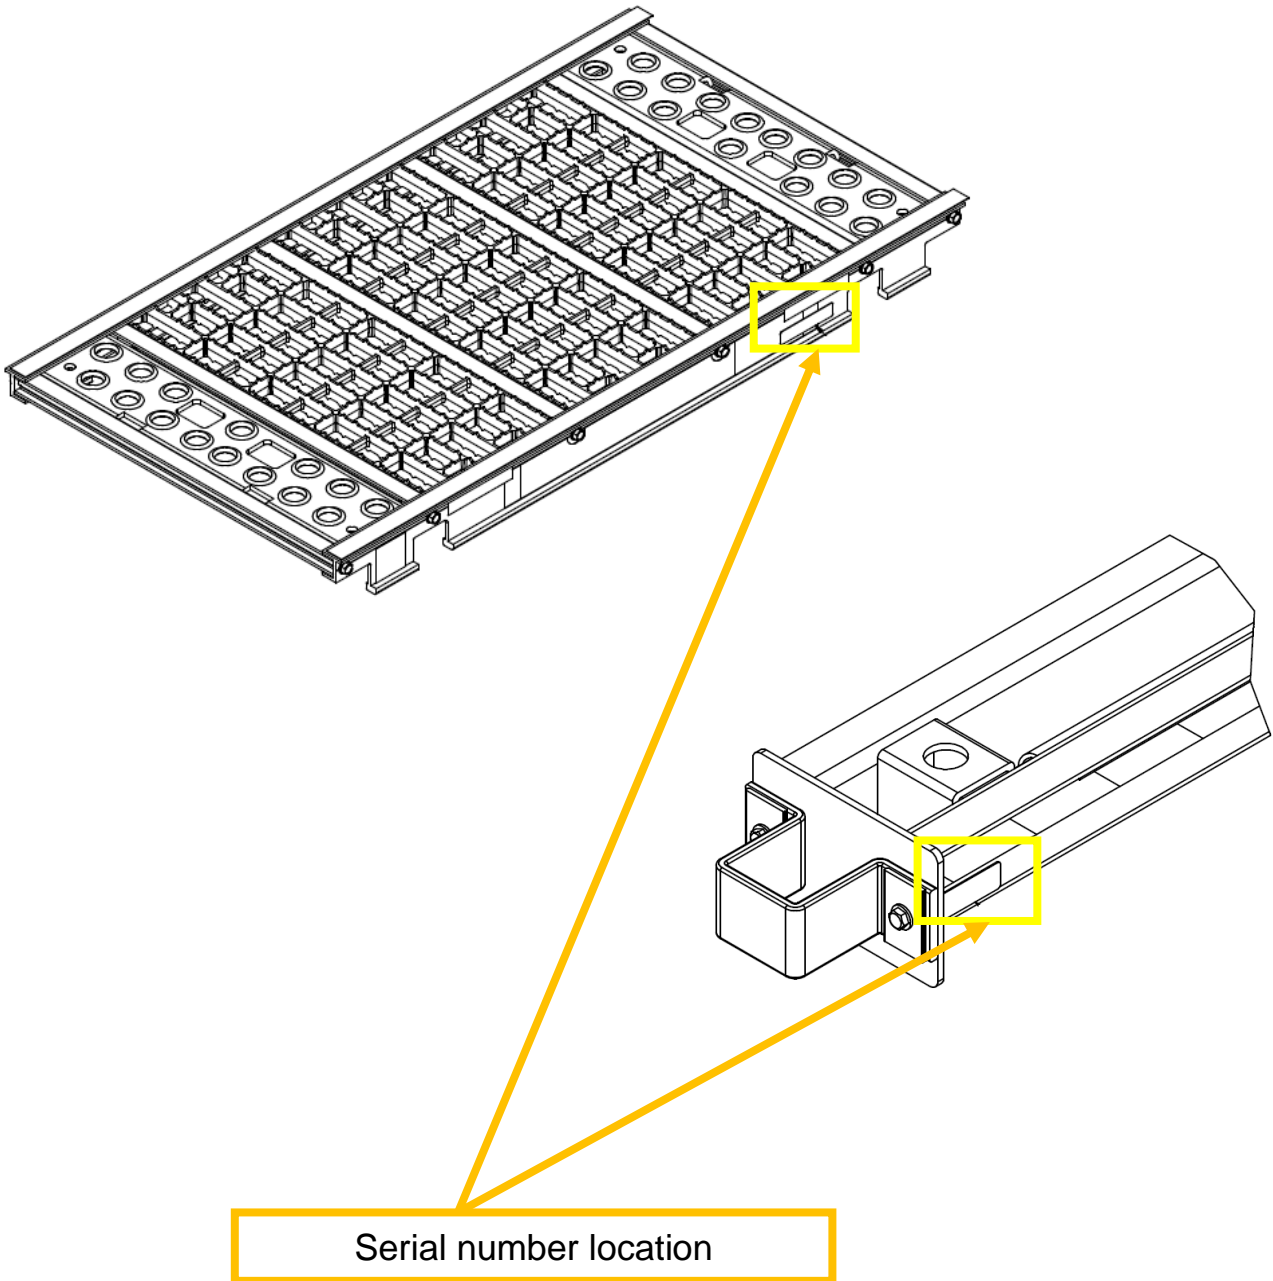

# R•O•M ROADWARRIOR™ R4 Rising & R4-ITF Platform & Carrier Parts Manual

## Table of Contents

Serial Number Location .....	3
Label Kit R4 Rising Platform .....	4
Label Kit R4-ITF Platform .....	5
Replacement Parts .....	6

## R4 Rising Platform Label Kit

R4 Rising Platform Label Kit, Part No. R04374

Item #	Part Description	Quantity
1	PINCH POINT LABEL	4
2	CHEVRON TAPE	19.4'
3	REFLECTIVE TAPE	16
4	PLATFORM LABEL	4
5	CAPACITY LABEL	4

## R4-ITF Platform Label Kit

R4-ITF Platform Label Kit, Part No. R04373

Item #	Part Description	Quantity
1	CHEVRON TAPE	19.4'
2	REFLECTIVE TAPE	16
3	PLATFORM LABEL	4
4	CAPACITY LABEL	4