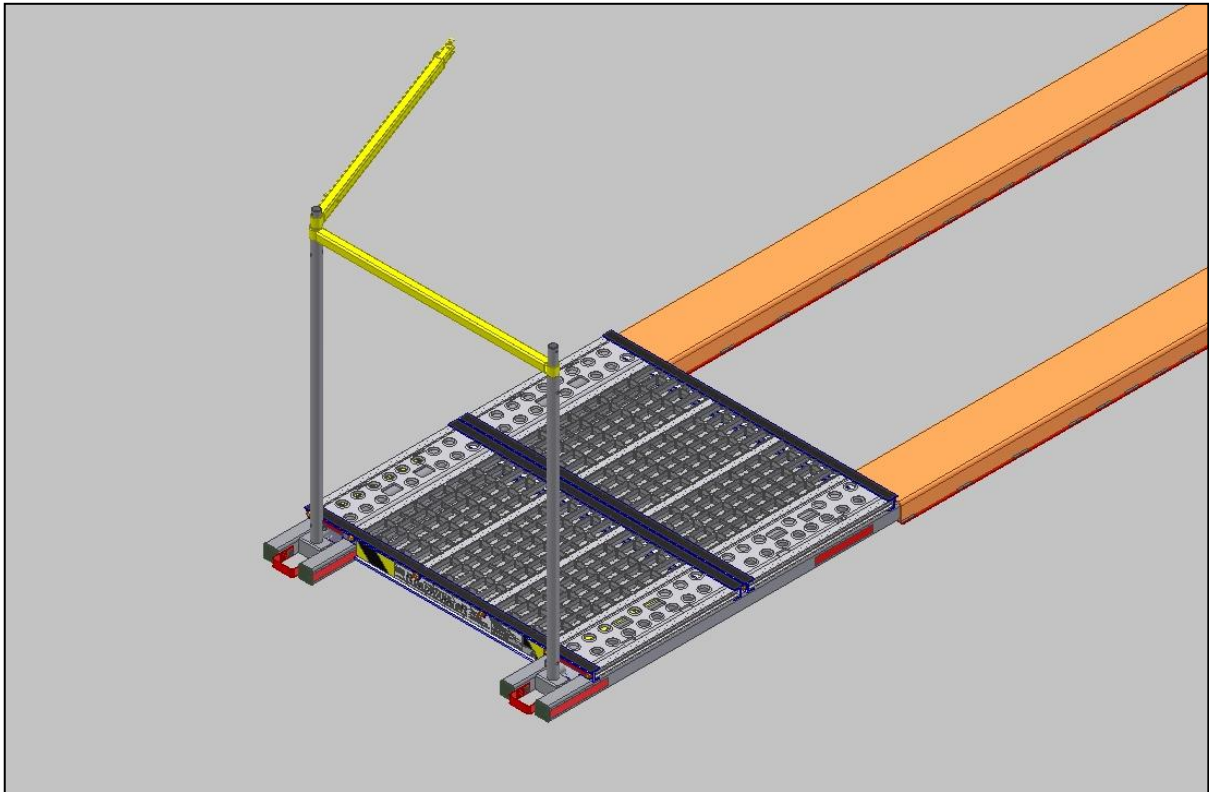

Replacement Parts

For the R4 Rising & R4-ITF Platforms & Carrier replacement part inquiries or to place an order please contact your Customer Development Representative at 800-827-3692.