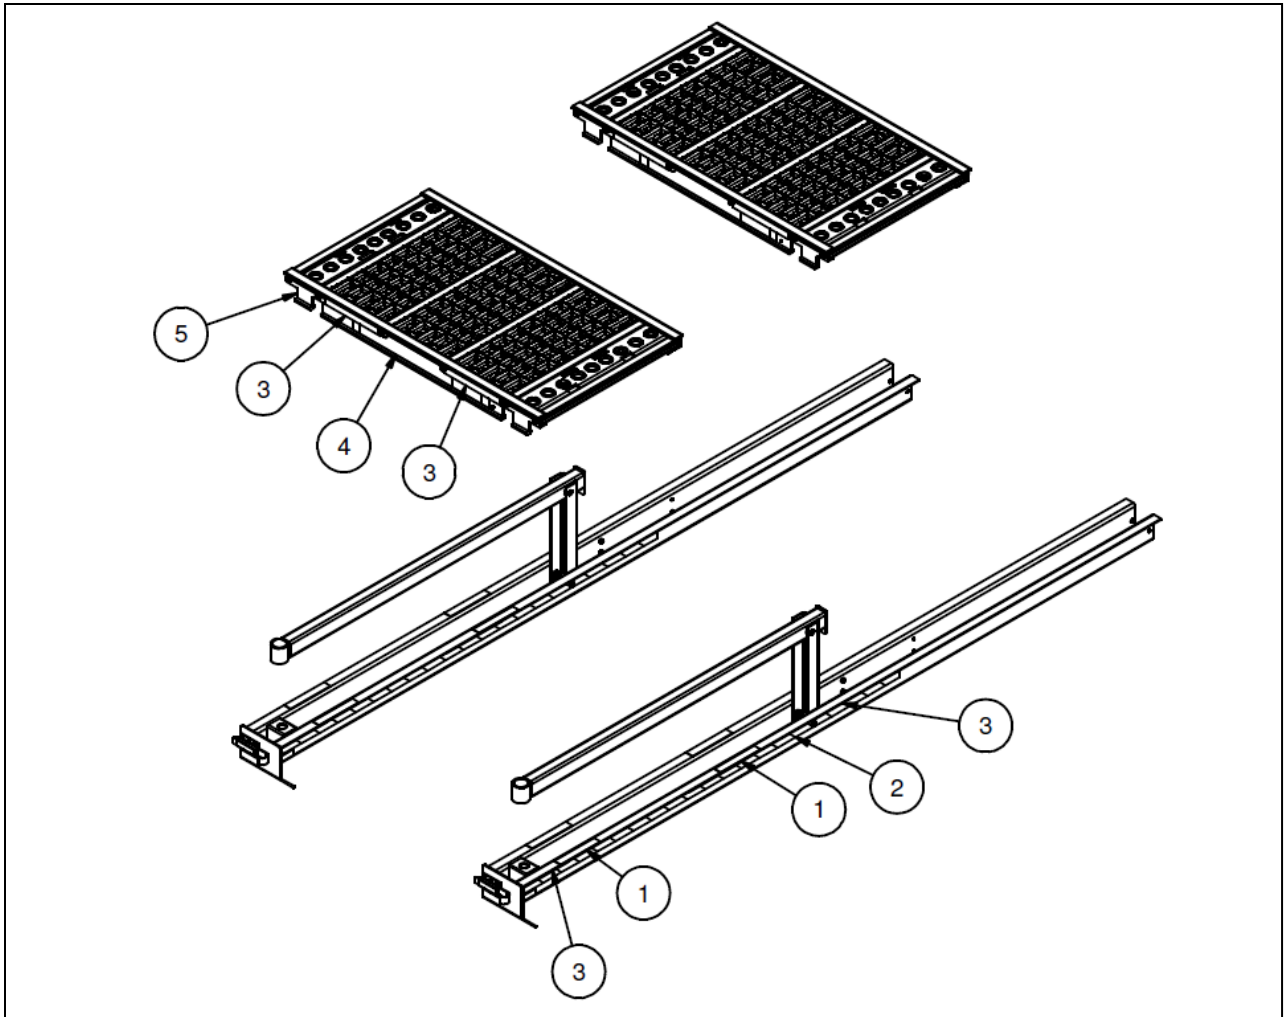

# R•O•M ROADWARRIOR™ R4 Rising & R4-ITF Platform & Carrier Parts Manual

## Table of Contents

Serial Number Location .....	3
Label Kit R4 Rising Platform .....	4
Label Kit R4-ITF Platform .....	5
Replacement Parts .....	6

## R4 Rising Platform Label Kit

R4 Rising Platform Label Kit, Part No. R04374

Item #	Part Description	Quantity
1	PINCH POINT LABEL	4
2	CHEVRON TAPE	19.4'
3	REFLECTIVE TAPE	16
4	PLATFORM LABEL	4
5	CAPACITY LABEL	4

## R4-ITF Platform Label Kit

R4-ITF Platform Label Kit, Part No. R04373

Item #	Part Description	Quantity
1	CHEVRON TAPE	19.4'
2	REFLECTIVE TAPE	16
3	PLATFORM LABEL	4
4	CAPACITY LABEL	4