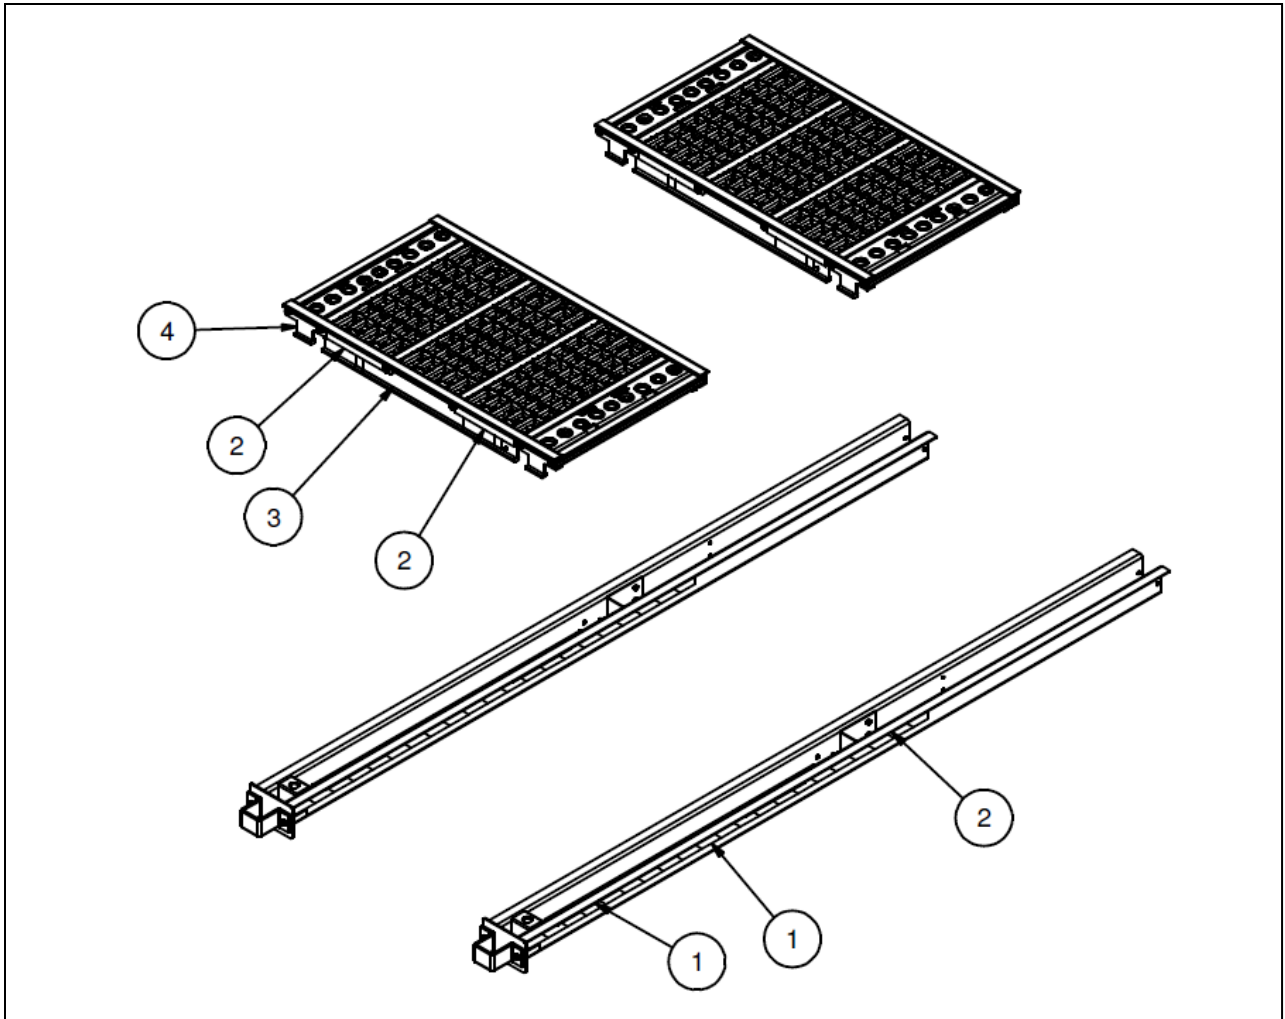

## Table of Contents

Serial Number Location .....	3
Label Kit R4 Rising Platform .....	4
Label Kit R4-ITF Platform .....	5
Replacement Parts .....	6

## Serial Number Location

**PLEASE NOTE:**

Be sure to check the Serial Number before ordering parts.

## R4 Rising Platform Label Kit

R4 Rising Platform Label Kit, Part No. R04374

Item #	Part Description	Quantity
1	PINCH POINT LABEL	4
2	CHEVRON TAPE	19.4'
3	REFLECTIVE TAPE	16
4	PLATFORM LABEL	4
5	CAPACITY LABEL	4

## R4-ITF Platform Label Kit

R4-ITF Platform Label Kit, Part No. R04373

Item #	Part Description	Quantity
1	CHEVRON TAPE	19.4'
2	REFLECTIVE TAPE	16
3	PLATFORM LABEL	4
4	CAPACITY LABEL	4