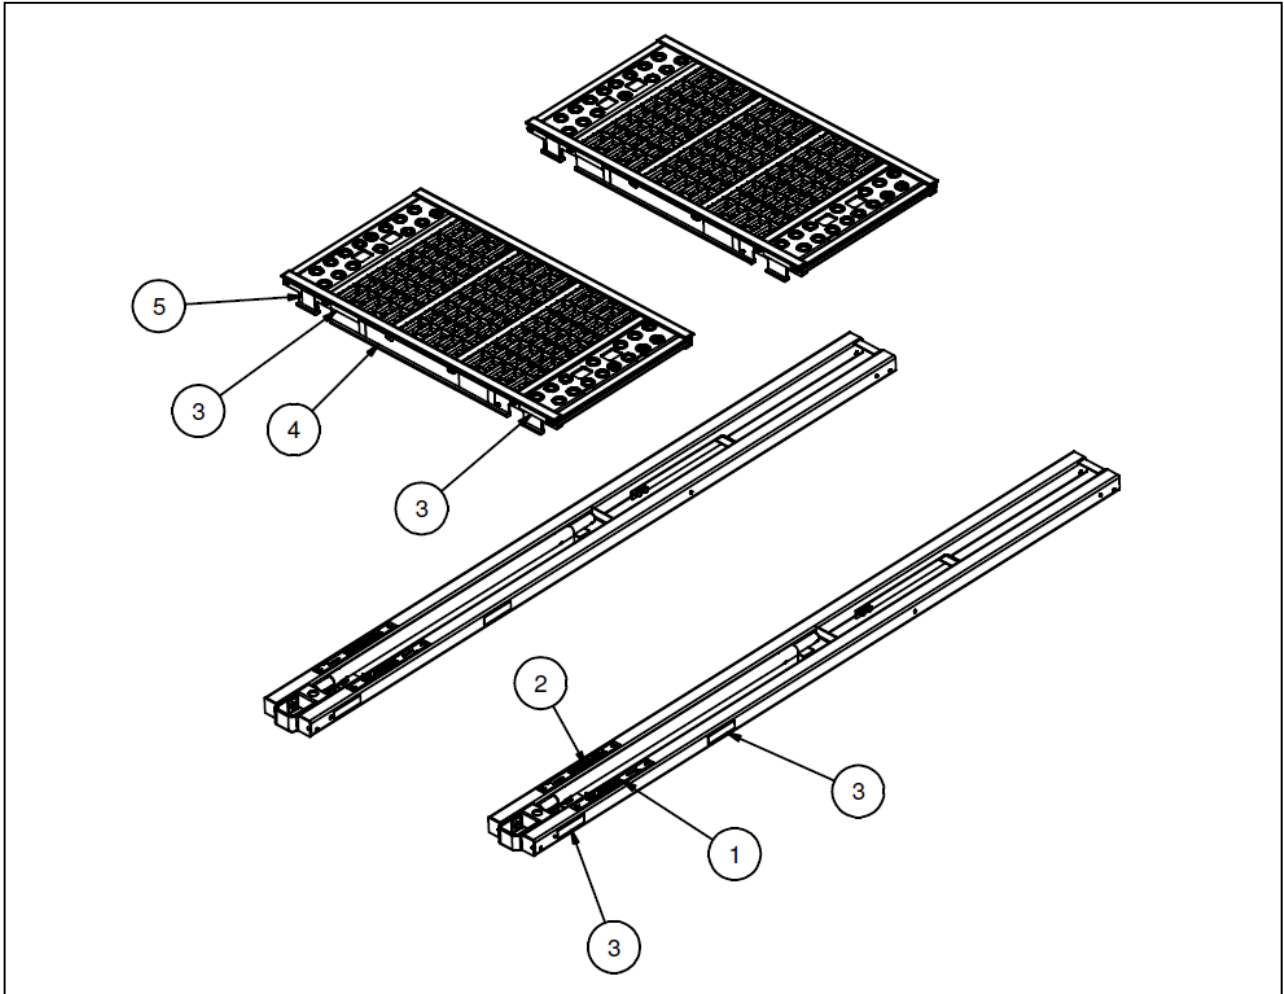

R•O•M ROADWARRIOR™ R3-ITF Platform & Carrier Parts Manual

Table of Contents

Serial Number Location	3
Label Kit, R3-ITF Platform	4
Replacement Parts	5

Serial Number Location

PLEASE NOTE:

Be sure to check the Serial Number before ordering parts.

Serial number location

R3-ITF Platform Label Kit

R3-ITF Platform Label Kit, Part No. R04372

Item #	Part Description	Quantity
1	CAPACITY LABEL	2
2	PLATFORM LABEL	2
3	REFLECTIVE TAPE	16"
4	POST STORAGE LABEL	4
5	RAIL STORAGE LABEL	4