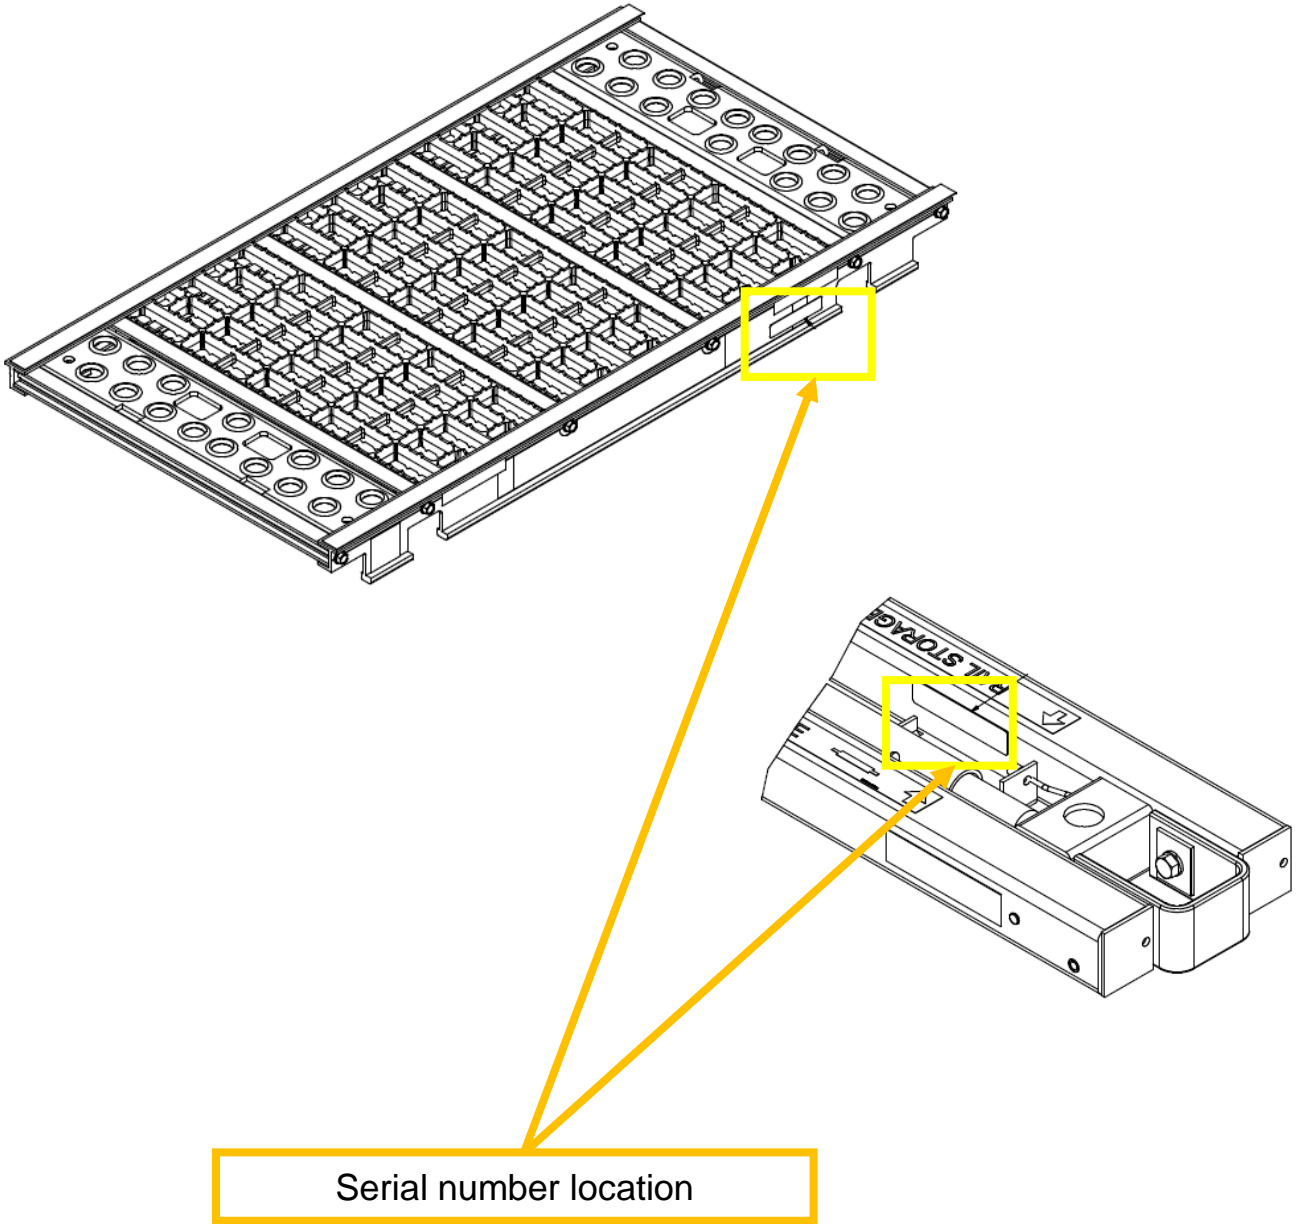

R•O•M ROADWARRIOR™ R3-ITF Platform & Carrier Parts Manual

Table of Contents

Serial Number Location	3
Label Kit, R3-ITF Platform	4
Replacement Parts	5

Serial Number Location

PLEASE NOTE:

Be sure to check the Serial Number before ordering parts.

Serial number location

R3-ITF Platform Label Kit

R3-ITF Platform Label Kit, Part No. R04372

Item #	Part Description	Quantity
1	CAPACITY LABEL	2
2	PLATFORM LABEL	2
3	REFLECTIVE TAPE	16"
4	POST STORAGE LABEL	4
5	RAIL STORAGE LABEL	4