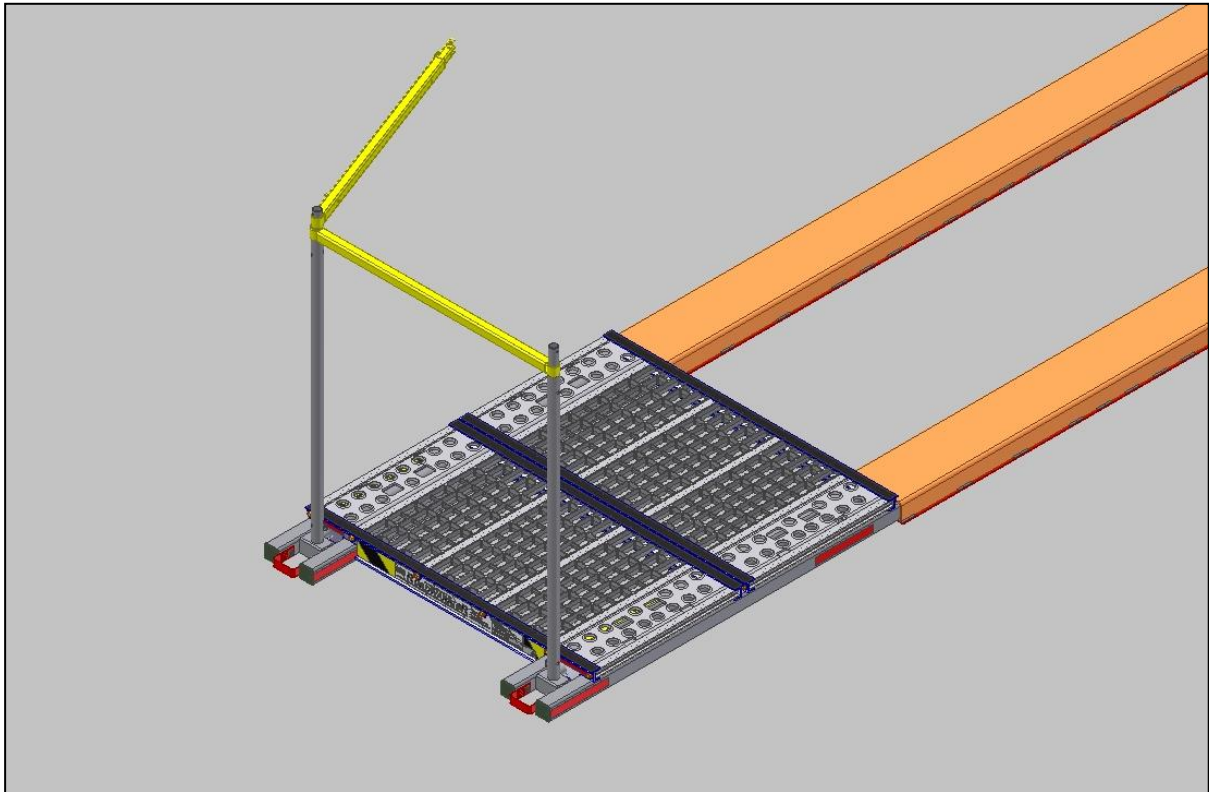

Replacement Parts

For the R3-ITF Platform & Carrier replacement part inquiries or to place an order please contact your Customer Development Representative at 800-827-3692.