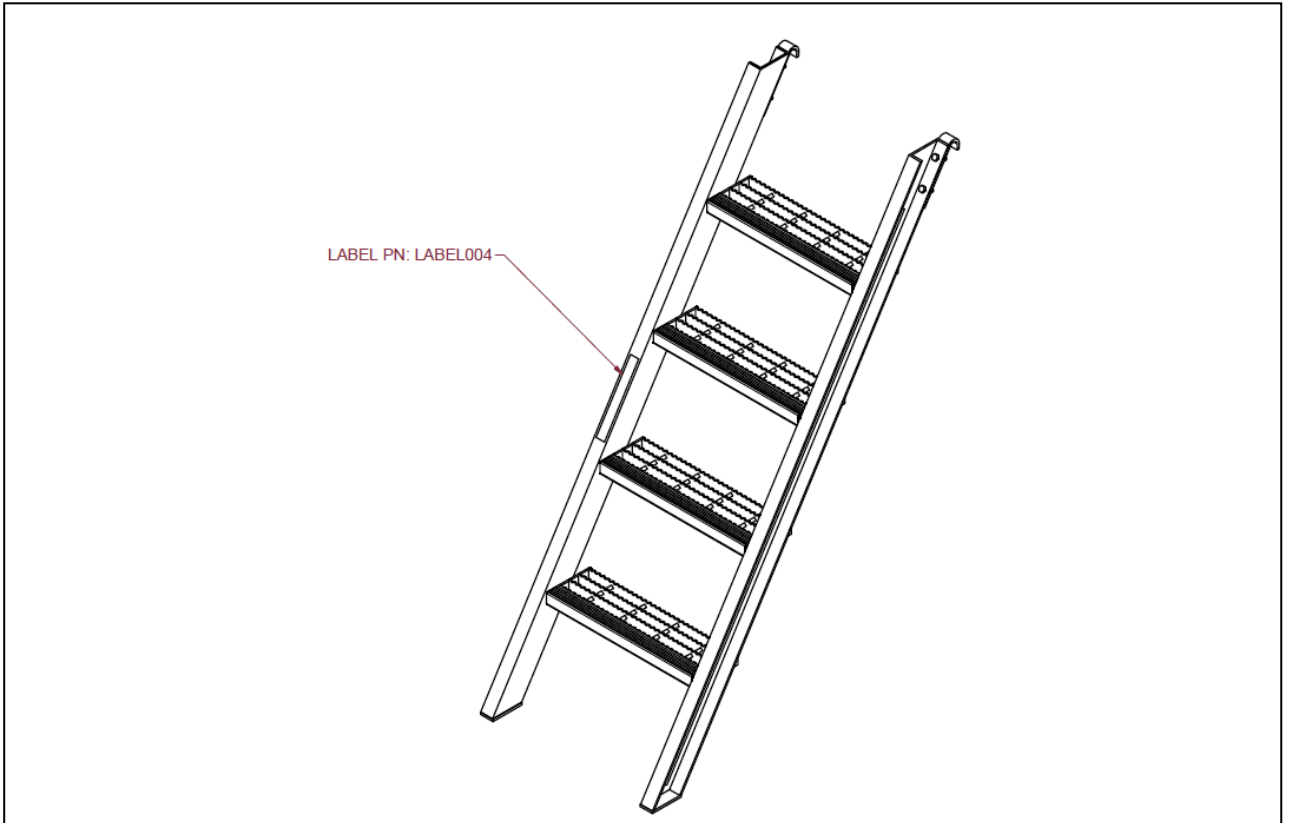

# Bustin Portable Ladder Parts Manual

## **Table of Contents**

Label for DE1101 Ladder .....	3
Label for DE1102, DE1103, DE1104 Ladders .....	4

## Label for DE1101 Ladder

Label for DE1101 Ladder, Part No. LABEL004

Items #	Part Description	Quantity
1	WARNING LABEL – FALL HAZARD	1

## Label for DE1102, DE1103, & DE1104 Ladder

Label for DE1102, DE1103, DE1104 Ladders, Part No. LABEL003

Items #	Part Description	Quantity
1	CAUTION LABEL – FALL HAZARD	1