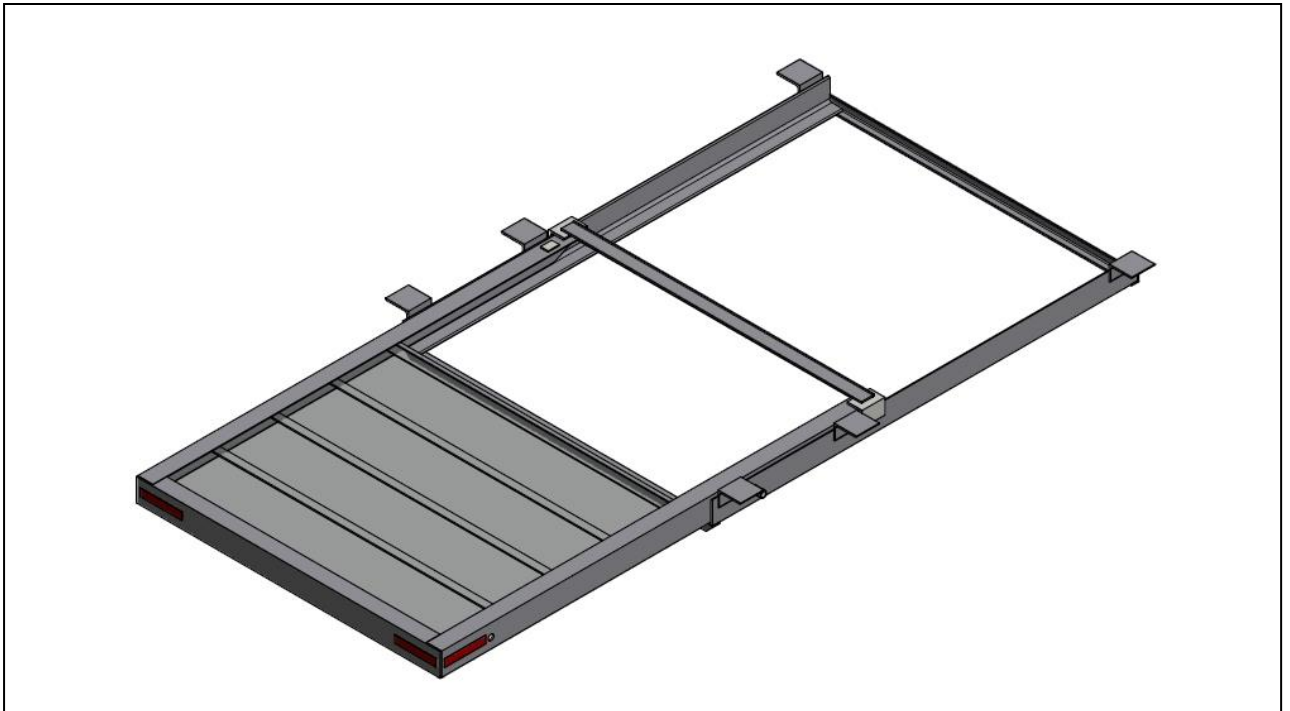

Bustin F100 Series Platforms Parts Manual

Replacement Parts

For F100 Series replacement part inquiries or to place an order please contact your Customer Development Representative at 800-827-3692.