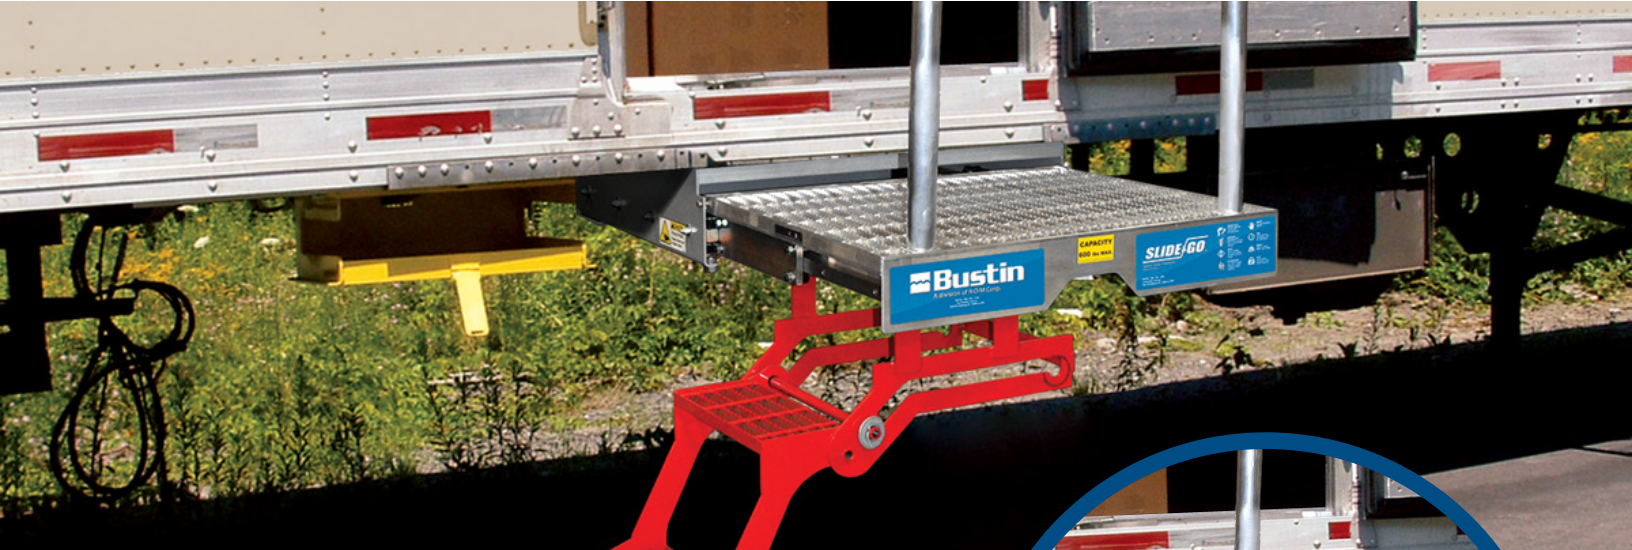

Slide & Go™

Compact Under the Floor Platform

Compact, space saving, rock solid design with reliable stability

- Available as a platform only or with retractable steps
- Ideal for side door deliveries where limited space is available
- Easily retrofittable - bolts directly to the trailer frame

SLIDE & GO™								
MODEL	MATERIAL	WIDTH	DEPTH	TOP OF GRATING	STEPS	WEIGHT	WEIGHT CAPACITY	STEP CAPACITY
SG-100	Aluminum	33"	26"		N/A	170 lbs.	600 lbs.	N/A
SG-101	Aluminum	33"	26"	2" below body crossbars	2	205 lbs.	600 lbs.	350 lbs.
SG-102	Aluminum	33"	26"		3	218 lbs.	600 lbs.	350 lbs.